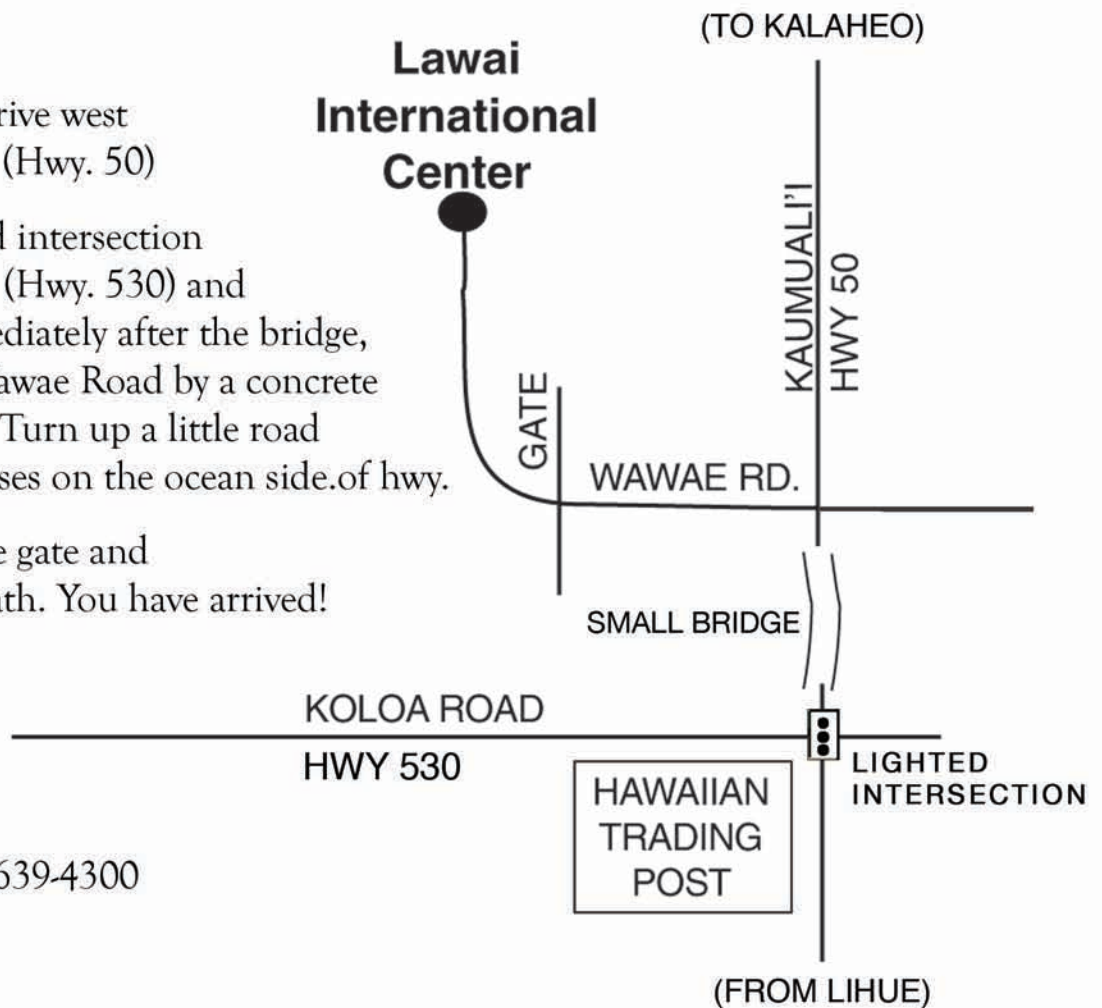

MAP TO LAWAI INTERNATIONAL CENTER

1. From Lihue, drive west on Kaumuali'i (Hwy. 50)
2. Past the lighted intersection of Koloa Road (Hwy. 530) and a bridge. Immediately after the bridge, turn left on Wawae Road by a concrete retaining wall. Turn up a little road between 2 houses on the ocean side of hwy.
3. Go through the gate and drive up the path. You have arrived!

Site cell #: (808)639-4300

(Map quest GPS address only: 3381 Wawae Road, Kalaheo 96741)

TOUR DAYS: 2ND & LAST SUNDAY OF THE MONTH
WITH TOURS AT 10:00AM, 12:00PM OR 2:00PM
OR BY APPOINTMENTS, CALL FOR RESERVATIONS

(808) 639-4300, LM@HAWAII.RR.COM, WWW.LAWAICENTER.ORG

LAWAI INTERNATIONAL CENTER (MAILING ADDRESS) 5678 ANI STREET, KAPAA, HI 96746