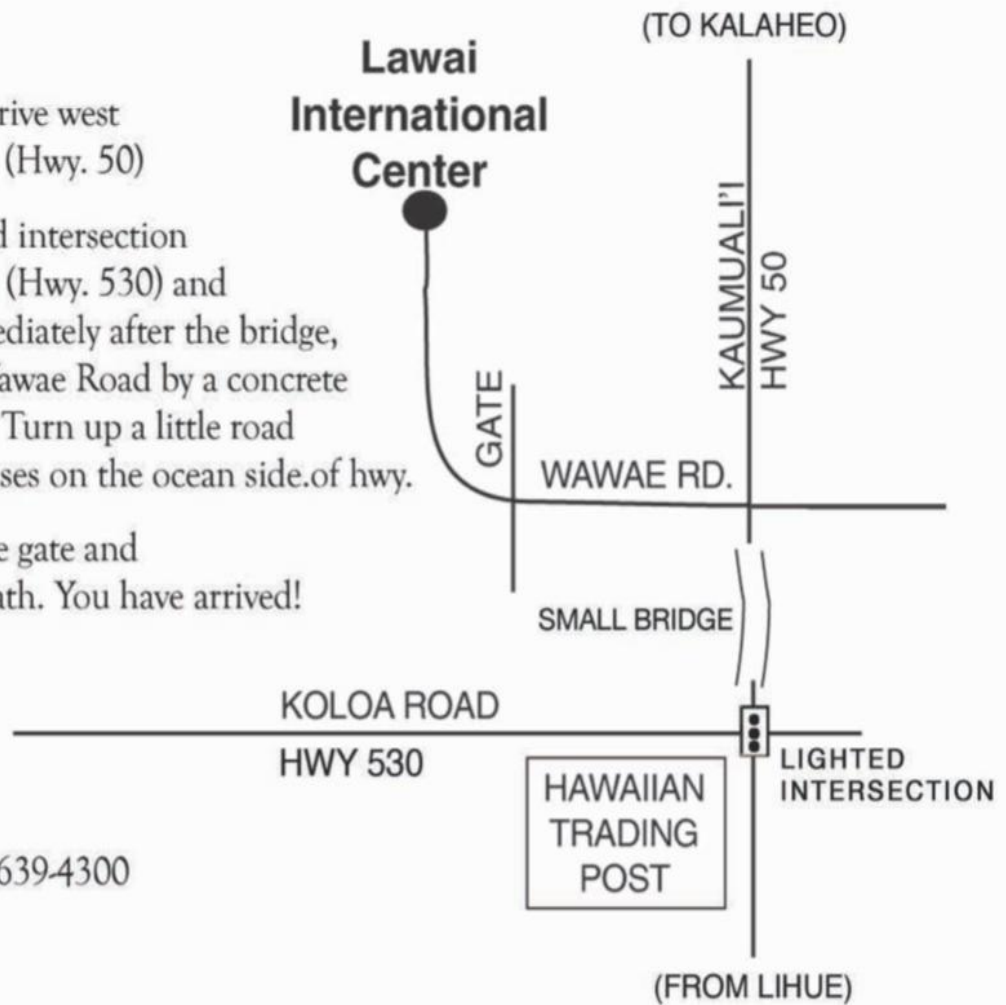

MAP TO LAWAI INTERNATIONAL CENTER

1. From Lihue, drive west on Kaumuali'i (Hwy. 50)
2. Past the lighted intersection of Koloa Road (Hwy. 530) and a bridge. Immediately after the bridge, turn left on Wawae Road by a concrete retaining wall. Turn up a little road between 2 houses on the ocean side of hwy.
3. Go through the gate and drive up the path. You have arrived!

Site cell #: (808)639-4300

(Map GPS Address only: 3381 Wawae Road, Kalaheo HI 96741)

TOUR DAYS: 2nd & 4th SUNDAY OF THE MONTH
WITH TOURS AT 10:00am, 12:00pm or 2:00pm
or by exclusive private appointment.